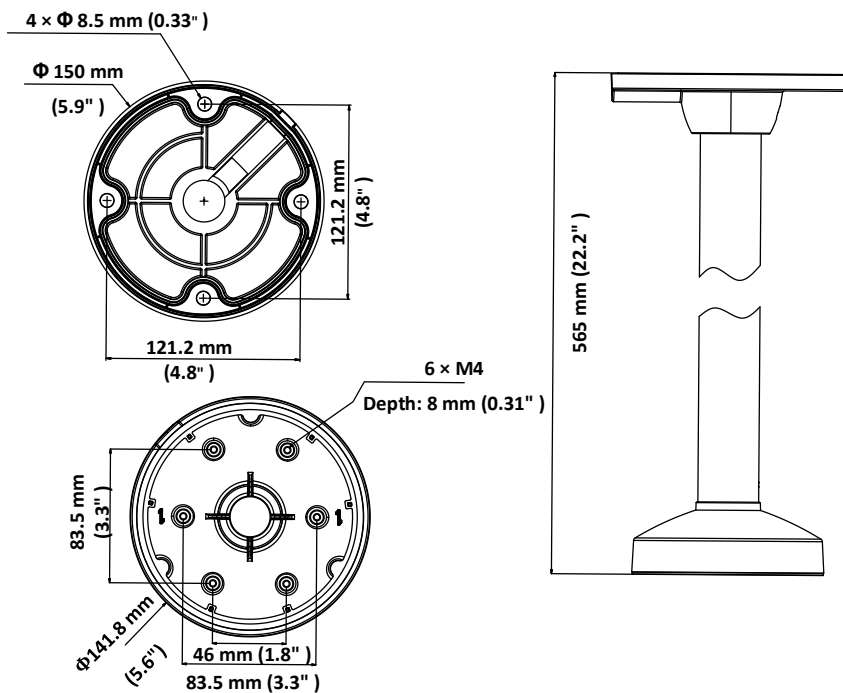

DS-1271ZJ-DM32

Pendant Mounting Bracket for Dome Camera

Features

- Aluminum alloy material with surface spray treatment
- Waterproof design

Dimension

Available Model

DS-1271ZJ-DM32

Parameter

Model	DS-1271ZJ-DM32
Parameters	Pendant Mounting Bracket for Dome Camera
Appearance	Hikvision White
Material	Aluminum Alloy
Dimension	$\Phi 141.8$ mm \times 565 mm (5.6" \times 22.2")
Weight	650 g (1.4 lb.)

Notes

- The Junction box should be installed on the flat surface.
- Waterproof rubber is necessary for outdoor application.
- The wall must be capable of supporting at least 3 times as much as the total weight of the camera and the bracket.
- The maximum load capacity of the bracket is 3KG (6.6 lb.).