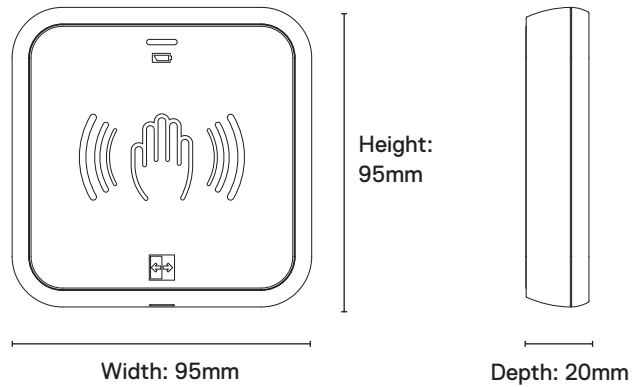

www.hotron.com

HOTRON

AerWave

Activation

Detection Range

Switch Size

Technical Specifications

Power supply	DC3V
Technology	Infrared - Reflective
Detection range / method	1-15cm \pm 5cm / LED or BUZZER
Detecting target	Hand or Object (Touchless) *Detecting distance varies depending on the colour of the object
Wireless transmission distance	Up to 10m (2m or less when attached a metal structure)
Response time	<1 sec.
Battery life	Approx. 12 months (500 usages per day)
Current consumption	<0.5mWh
Operating temp / humidity	-20°C to 50°C / 0-90%
IP rating	IP65
Dimensions	95 x 95 x 20mm