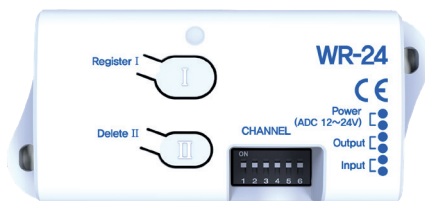

Associated Products

WR-24 Receiver