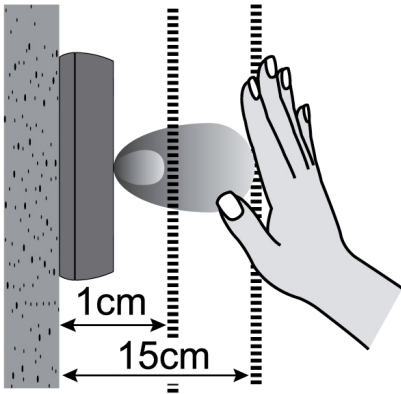

WIRELESS

Install in conjunction with our WR-24 receiver for a wireless, construction free installation.

VERSATILE

Two faceplate stickers included for increased installation flexibility.

LONG LIFE

Battery life of approximately 12 months based on 500 usages per day.

www.hotron.com

HOTRON

AerWave

Activation

Detection Range

Switch Size

Technical Specifications

Power supply	DC3V
Technology	Infrared - Reflective
Detection range / method	1-15cm \pm 5cm / LED or BUZZER
Detecting target	Hand or Object (Touchless) *Detecting distance varies depending on the colour of the object
Wireless transmission distance	Up to 10m (2m or less when attached a metal structure)
Response time	<1 sec.
Battery life	Approx. 12 months (500 usages per day)
Current consumption	<0.5mWh
Operating temp / humidity	-20°C to 50°C / 0-90%
IP rating	IP65
Dimensions	95 x 95 x 20mm